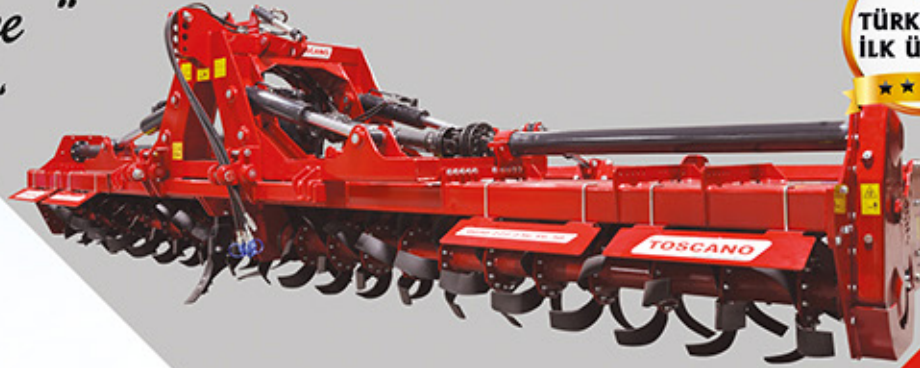

TOSCANO

agricultural machinery

KATLANIR ROTOVATÖR FOLDING ROTARY TILLER

" Hep Birlikte İleriye "
" together to the future "

TOSCANO is a brand of DÜNDARLAR

TOSCANO

agricultural machinery

KATLANIR ROTOVATÖR FOLDING ROTARY TILLER